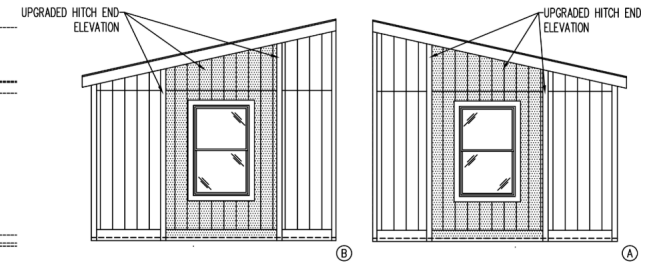

OVERVIEW

Extra Wide but Economical 48' Double Wide for Sale

Heritage Home Center
(425) 353-5464
or **Request Firm Quote**
— EMAIL US

02 FRONT ELEVATION

FRONT SIDEWALL W/ STANDARD NOMINAL 16'-0" DORMER

FRONT ENDWALL

OPT. ALTERNATE ENTRY PACKAGE

OPTIONAL FRONT ENDWALLS W/ ACCENT AREAS

REAR ENDWALL

REAR SIDEWALL