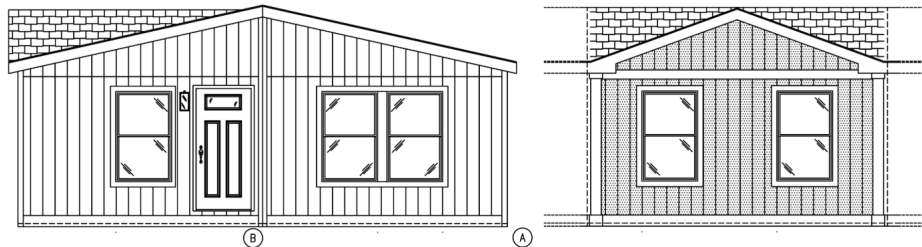

THE TEMPO SERIES

The Tempo

Under Pressure

27' x 48'

DIMENSIONS

1,280 sf
LIVING SPACE

3
BEDROOMS

2
BATHROOMS

OVERVIEW

Extra Wide but Economical 48' Double Wide for Sale

Heritage Home Center
(425) 353-5464
or **Request Firm Quote**
— EMAIL US

02 FRONT ELEVATION

FRONT SIDEWALL W/ STANDARD NOMINAL 16'-0" DORMER

FRONT ENDWALL